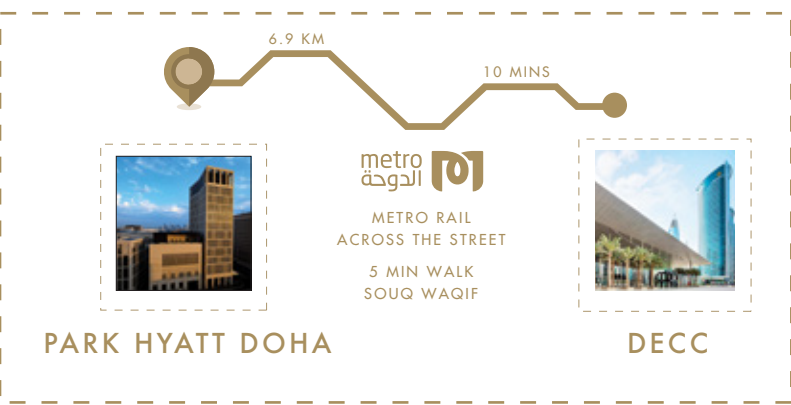

بارك حياة الدوحة  
 PARK HYATT DOHA™  
 LUXURY IS PERSONAL

# SPECIAL RATES FOR MILIPOL QATAR 2020

ROOM TYPE	SINGLE PRICE	DOUBLE PRICE
City View Rooms (King/Twin)	650	750
Deluxe King City View	700	800
Park Suite	1500	1500
Park Executive Suite	2500	2500
Diplomatic Suite	Contact Sales	Contact Sales
Presidential Suite	Contact Sales	Contact Sales

INCLUSIVE OF BUFFET BREAKFAST, INTERNET AND COMPLIMENTARY METRO RAIL CARD VALID DURING THE EXHIBITION.

RATES VALID FROM OCTOBER 22<sup>ND</sup> TO OCTOBER 30<sup>TH</sup>